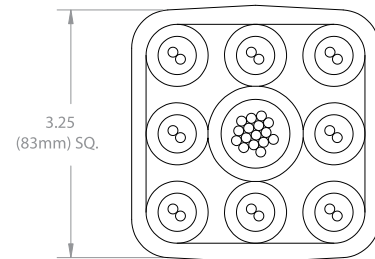

▶ **8000 Series**

AGT Terminations - Water Blocked Heavy Duty Splice

AGT-8798-5

AGT-8798-5