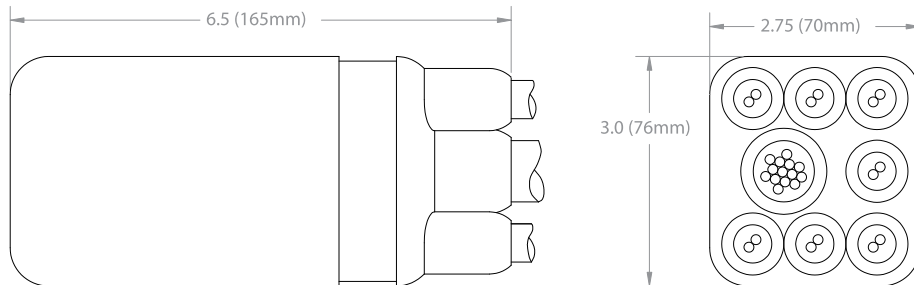

► 8000 Series

AGT Terminations - Water Blocked Heavy Duty Splice

AGT-8687-5

AGT-8687-5

Catalog ID	Cable O.D. In	Cables O.D. Out
AGT-8687-5	.800	Qty X .500 (Qty 2 to 7)