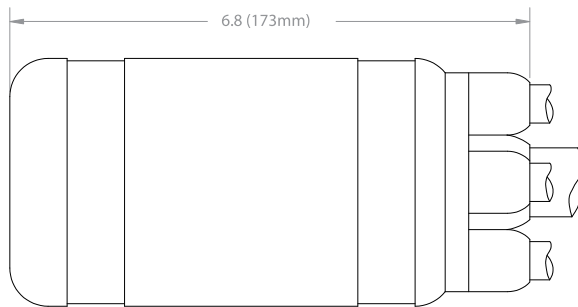

## AGT Terminations - Water Blocked Heavy Duty Splice

AGT-8687-5

AGT-8687-5

Catalog ID	Cable O.D. In	Cables O.D. Out
AGT-8687-5	.800	Qty X .500 (Qty 2 to 7)

▶ **8000 Series**

**AGT Terminations - Water Blocked Heavy Duty Splice**

AGT-8798-5

AGT-8798-5

Catalog ID	Cable O.D. In	Cables O.D. Out
AGT-8798-5	.900	Qty X .500 (Qty 2 to 8)